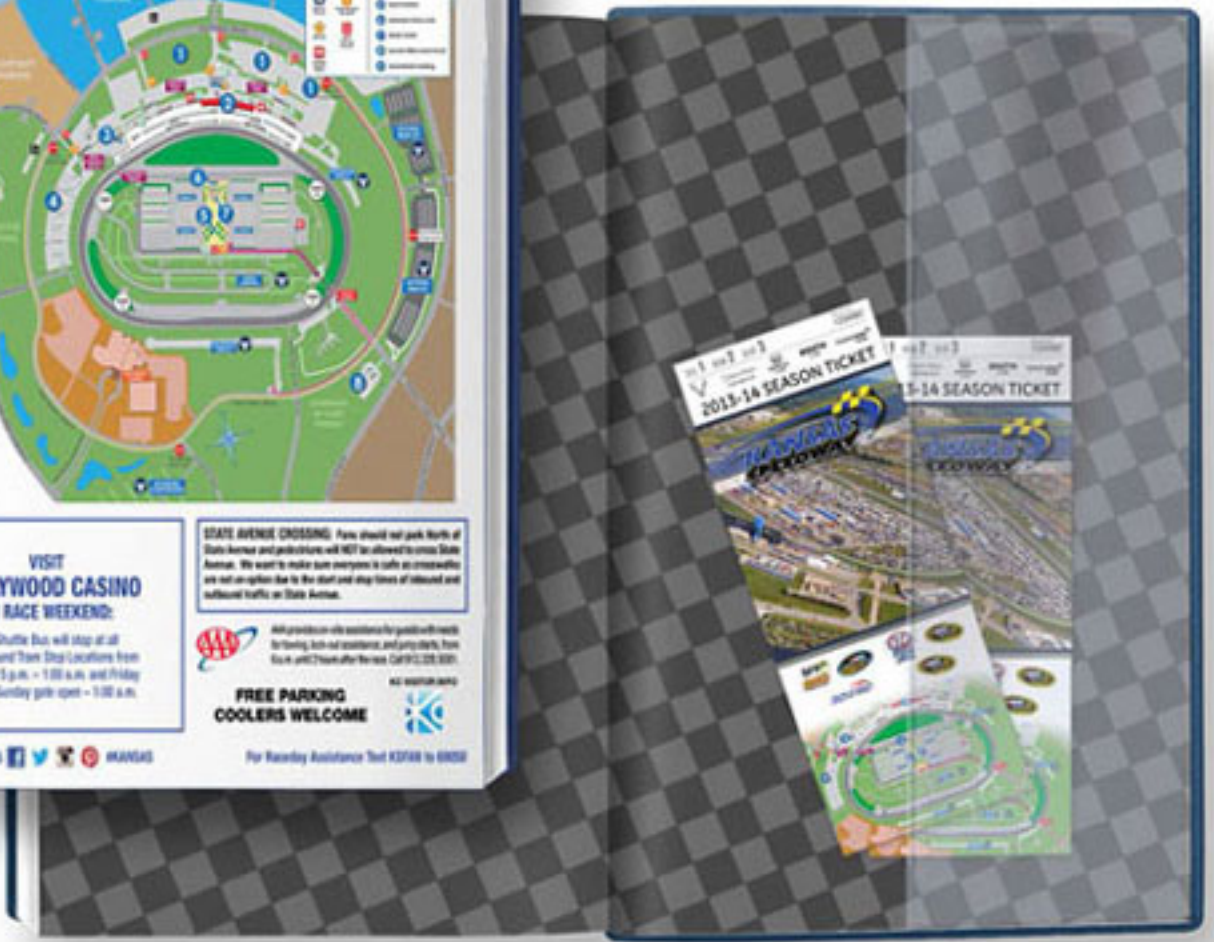

Map Legend:

1. Grandstands
2. Race
3. Paddock
4. Pit Lane
5. Race Shop
6. Race Service
7. Race Service
8. Race Service
9. Race Service
10. Race Service
11. Race Service
12. Race Service
13. Race Service
14. Race Service
15. Race Service
16. Race Service
17. Race Service
18. Race Service
19. Race Service
20. Race Service
21. Race Service
22. Race Service
23. Race Service
24. Race Service
25. Race Service
26. Race Service
27. Race Service
28. Race Service
29. Race Service
30. Race Service
31. Race Service
32. Race Service
33. Race Service
34. Race Service
35. Race Service
36. Race Service
37. Race Service
38. Race Service
39. Race Service
40. Race Service
41. Race Service
42. Race Service
43. Race Service
44. Race Service
45. Race Service
46. Race Service
47. Race Service
48. Race Service
49. Race Service
50. Race Service

VISIT HOLLYWOOD CASINO ON RACE WEEKEND:
The Shuttle Bus will stop at all Congregate Team Stop Locations from Thursday 5 p.m. - 1:00 a.m. and Friday through Sunday gate open - 1:00 a.m.

STATE AVENUE CROSSING: Fans should not park North of State Avenue and pedestrians will NOT be allowed to cross State Avenue. We want to make sure everyone is safe as crowds will be not an option due to the start and stop times of inbound and outbound traffic on State Avenue.

AAA All pre-race site activities for guests will end at 10:00 p.m. and all activities will end at 11:00 p.m. For more information call 800-877-7777.

FREE PARKING COOLERS WELCOME

CONNECT WITH US Facebook Twitter Instagram Kansas

For Race Day Assistance Text KSPR to 8000

HOLLYWOOD Casino
AT KANSAS SPEEDWAY

www.hollywoodcasinokansas.com

Home | About Us | Events | Promotions | Services | Contact Us | Privacy Policy | Terms of Service

KANSAS SPEEDWAY

FAST TRACK

Must be 21 to enter Hollywood Casino at Kansas Speedway.

KANSAS SPEEDWAY

© 2013 Hollywood Casino at Kansas Speedway. All rights reserved.