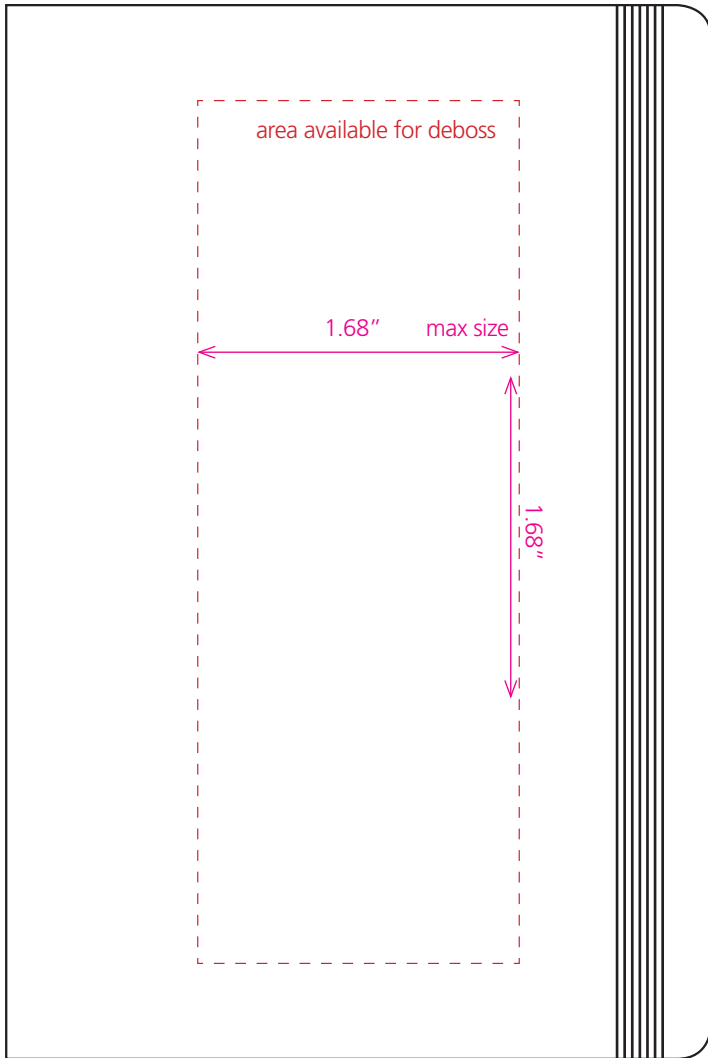

Shinola-small-softcover

Journal size: 3.68 x 5.5

Blind deboss / Foil stamp:

single color artwork - no gradients or overlapping elements

*vector art only, no raster image

flap

turn under

back cover

spine

front cover

turn under

flap

BC360
FL: 3.0
TU: .125
FC: 3.68
SP: .56
BC: 3.68
TU: .125
FL: 3.0
total length 14.17
total
height 2.5

————— trim
- - - - - live area
————— bleed

Promo Page:

Full color CMYK

*Press quality PDF, All images at 300 dpi resolution,
all fonts created to outlines, full .1875" bleed

Shinola-small-softcover

page Size: 3.56 x 5.5

*If we are designing your promo page, bellyband or custom jacket for you please submit all images to be used as 300dpi high resolution images. Please send all logos in vector format. Please also include all copy you would like to have used in your design.