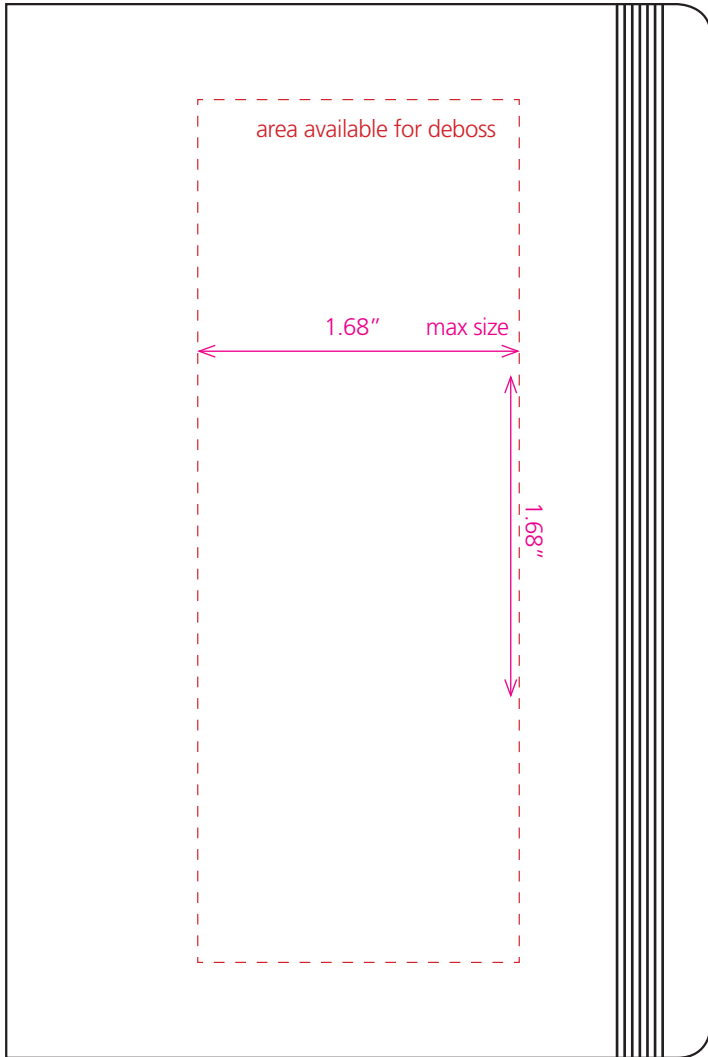

Shinola-small-softcover

Journal size: 3.68 x 5.5

Blind deboss / Foil stamp:

single color artwork - no gradients or overlapping elements

*vector art only, no raster image

flap

turn under

back cover

spine

front cover

turn under

flap

BC360

FL: 3.0

TU: .125

FC: 3.68

SP: .56

BC: 3.68

TU: .125

FL: 3.0

total length 14.17

total

height 2.5

————— trim

- - - - - live area

————— bleed

Promo Page:

Full color CMYK

*Press quality PDF, All images at 300 dpi resolution,
all fonts created to outlines, full .1875" bleed

Shinola-small-softcover

page Size: 3.56 x 5.5